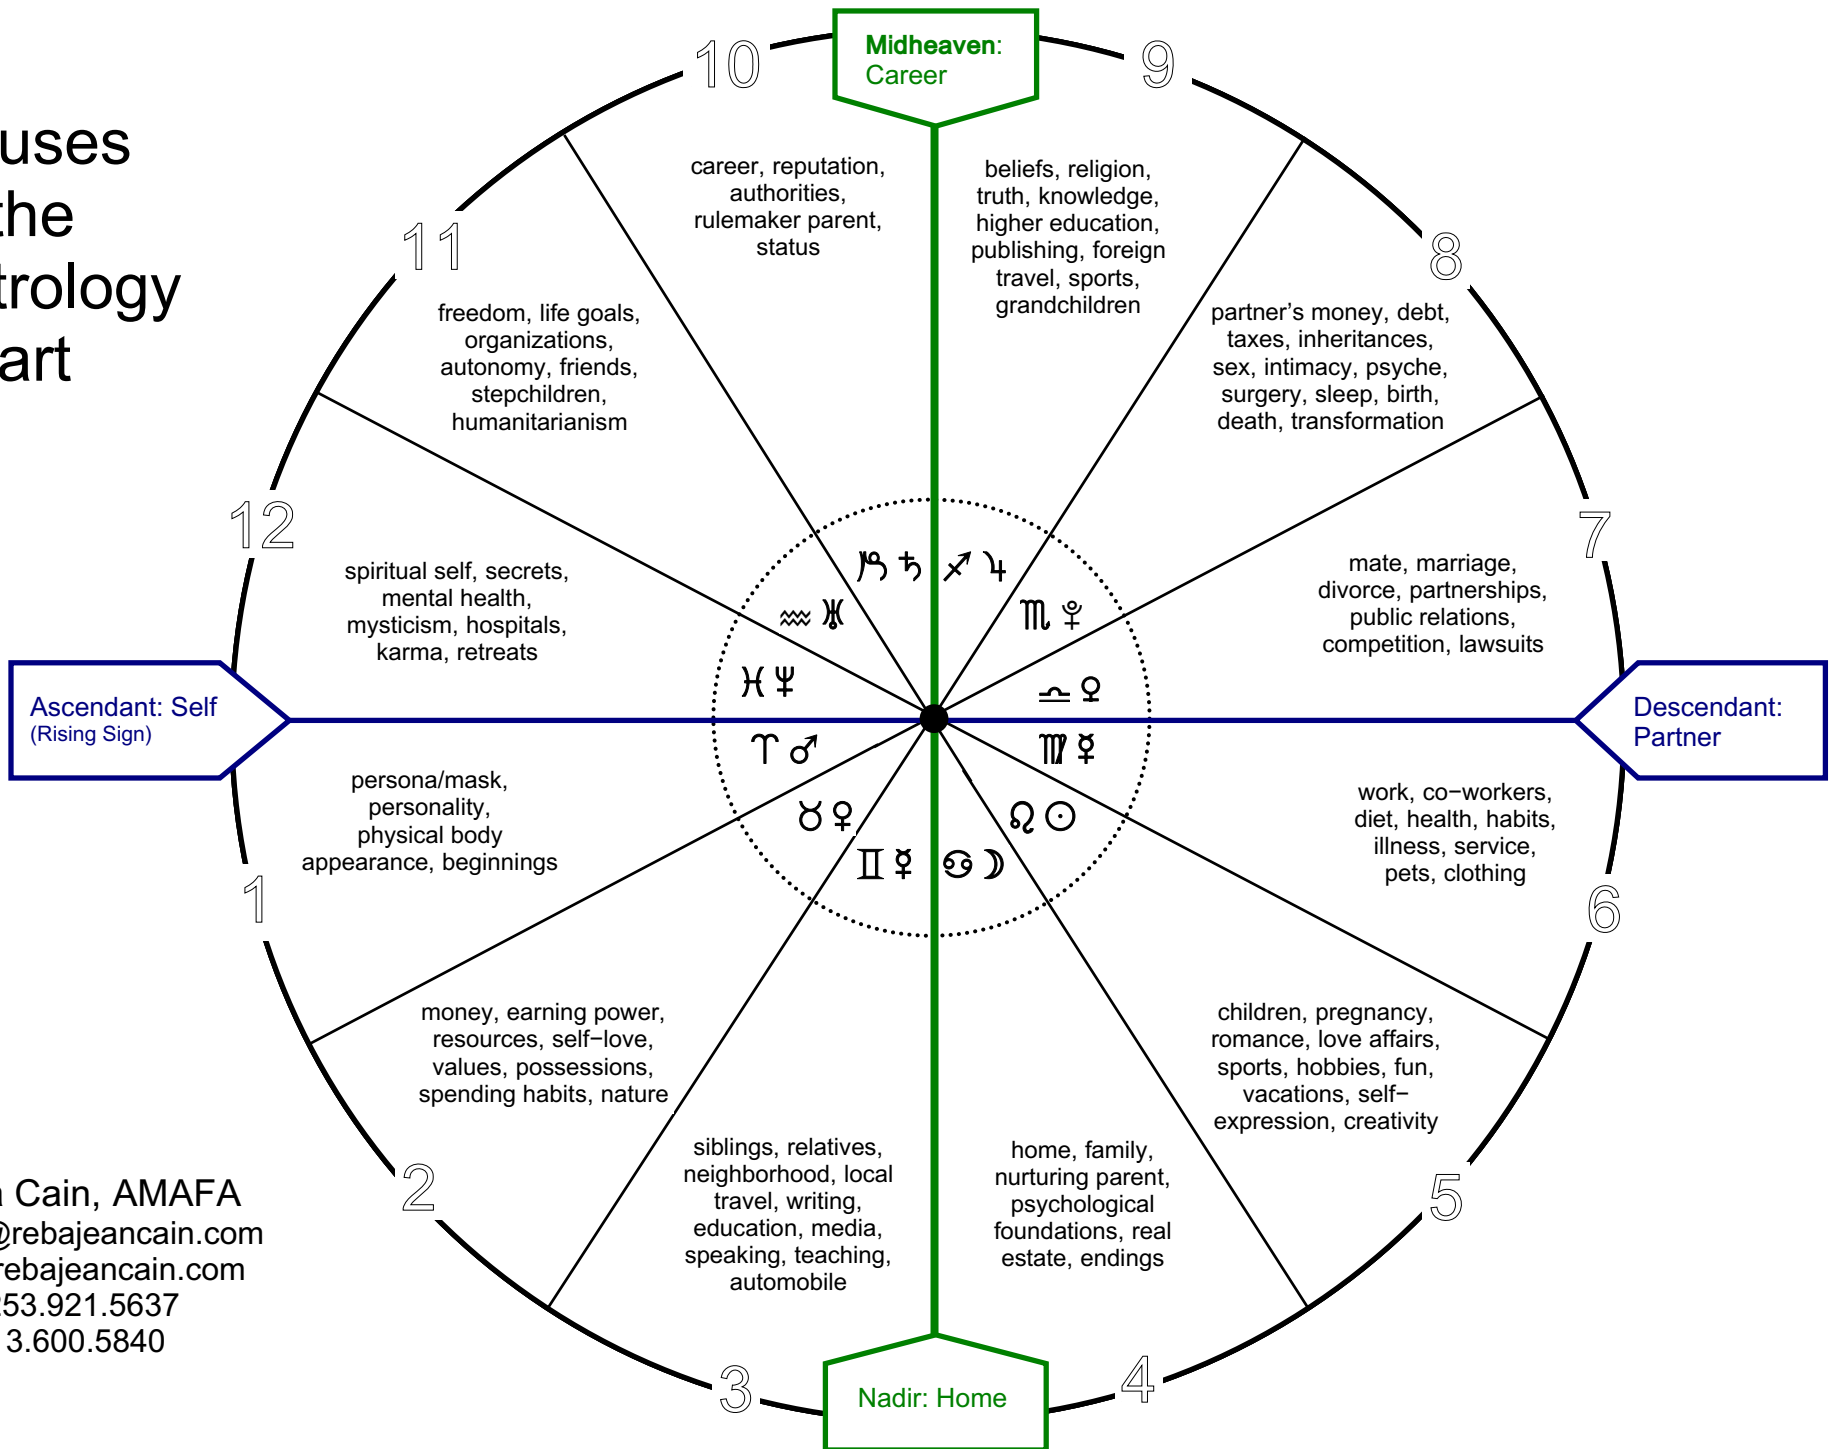

Houses of the Astrology Chart

Reba Cain, AMAFA
 reba@rebajancain.com
 www.rebajancain.com
 WA: 253.921.5637
 FL: 813.600.5840